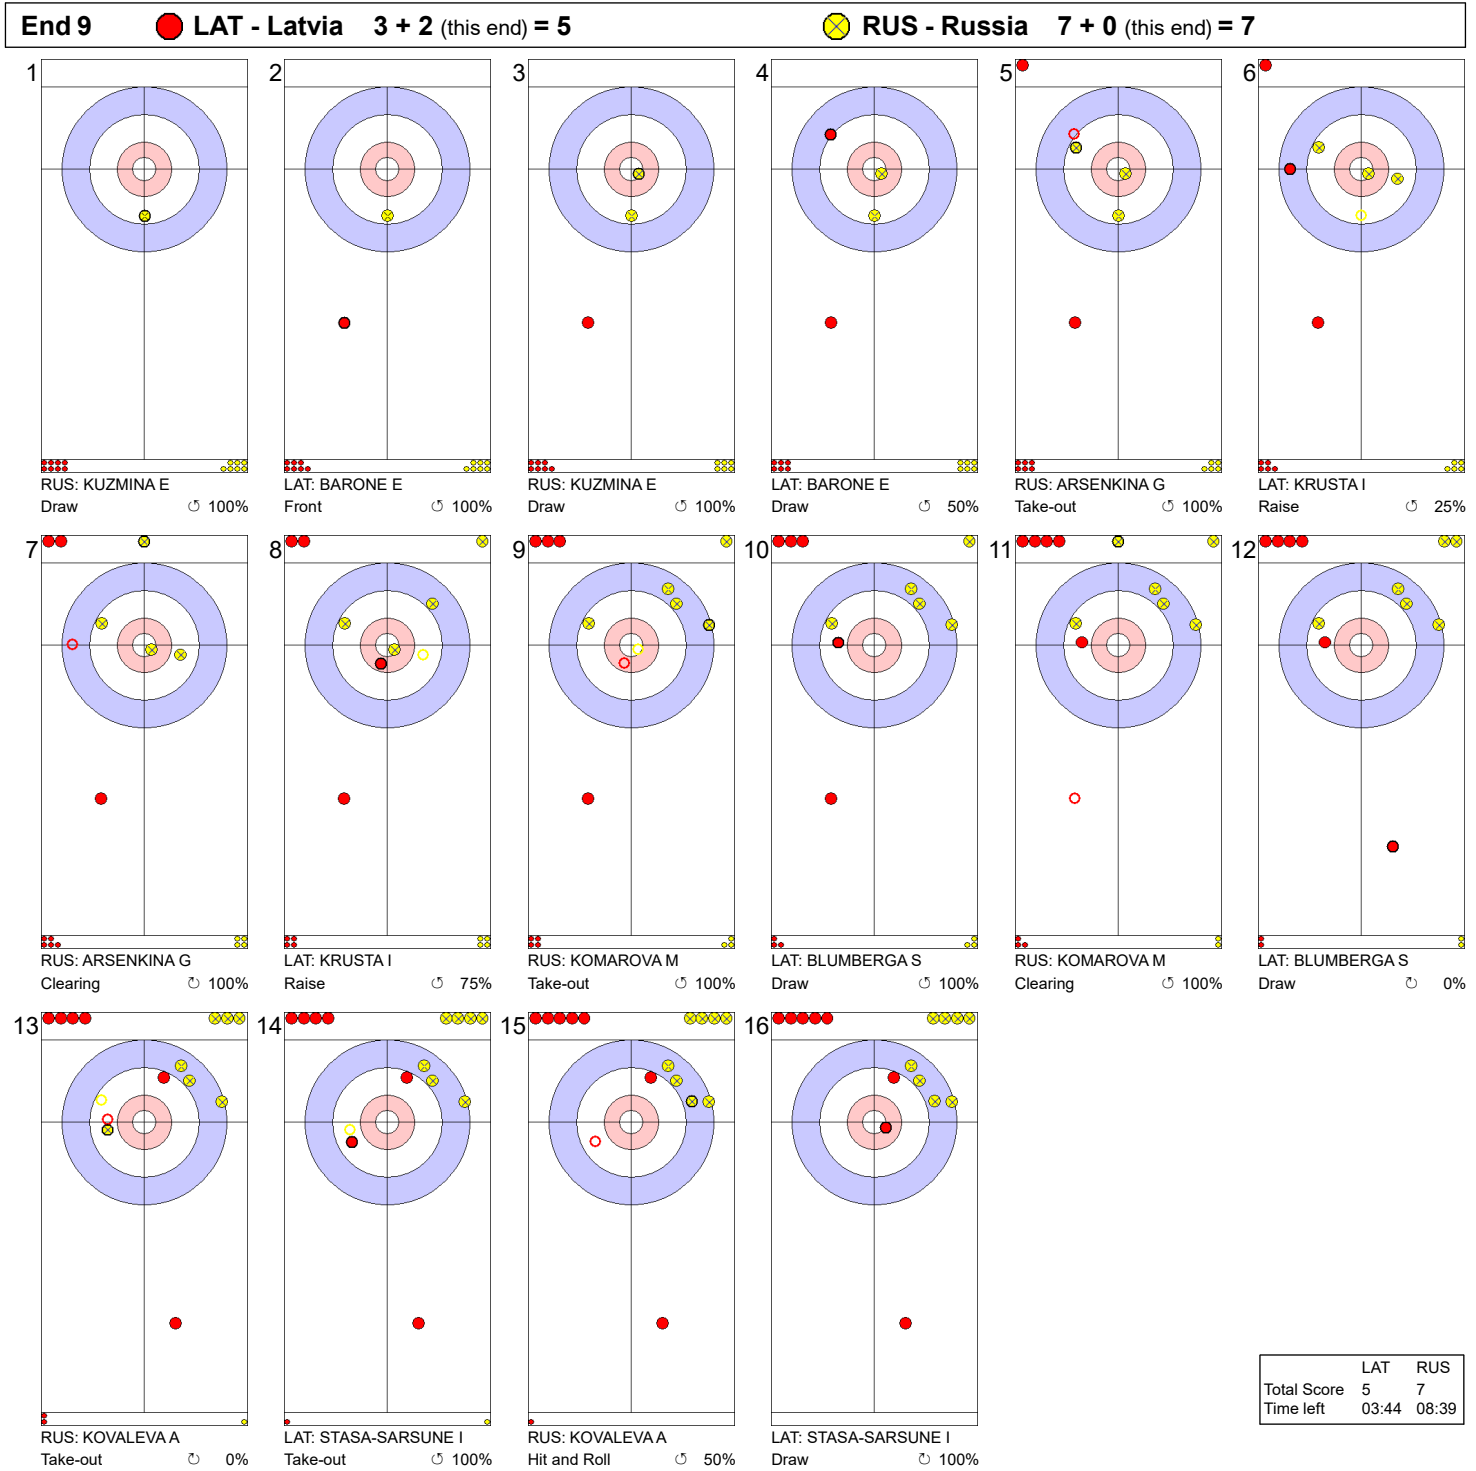

Game - Shot by Shot

Legend:
 ↻ Clockwise ↺ Counter-clockwise - Not considered

Game - Shot by Shot

Legend:
 ↻ Clockwise ↺ Counter-clockwise - Not considered

Game - Shot by Shot

Legend:
 ↻ Clockwise ↺ Counter-clockwise - Not considered

Game - Shot by Shot

	LAT	RUS
Total Score	5	8
Time left	00:51	04:28

Legend:
 Clockwise
 Counter-clockwise
 - Not considered