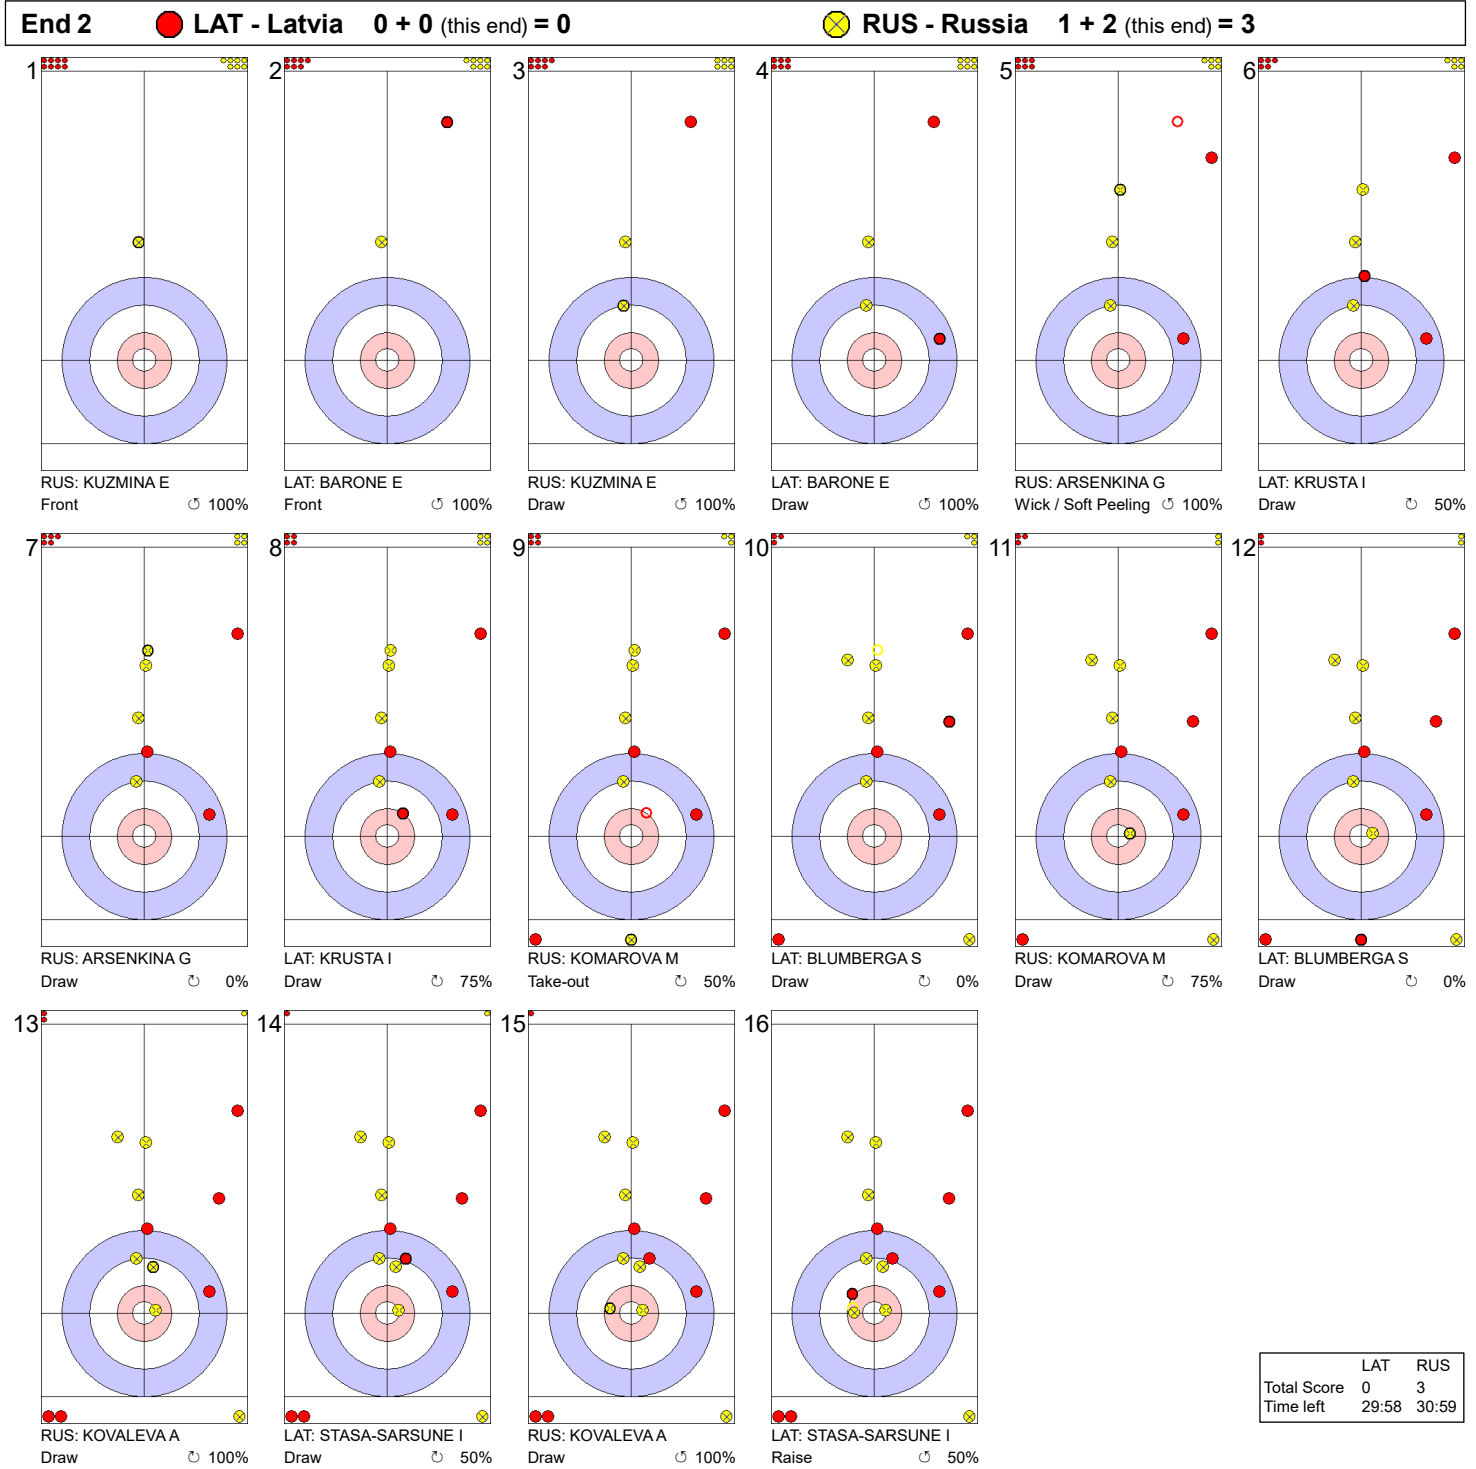

Game - Shot by Shot

Legend:
 ↻ Clockwise ↺ Counter-clockwise - Not considered

Game - Shot by Shot

Legend:
 ↻ Clockwise ↺ Counter-clockwise - Not considered

Game - Shot by Shot

Legend:
 ↻ Clockwise ↺ Counter-clockwise - Not considered

Game - Shot by Shot

	LAT	RUS
Total Score	5	8
Time left	00:51	04:28

Legend:
 Clockwise
 Counter-clockwise
 - Not considered