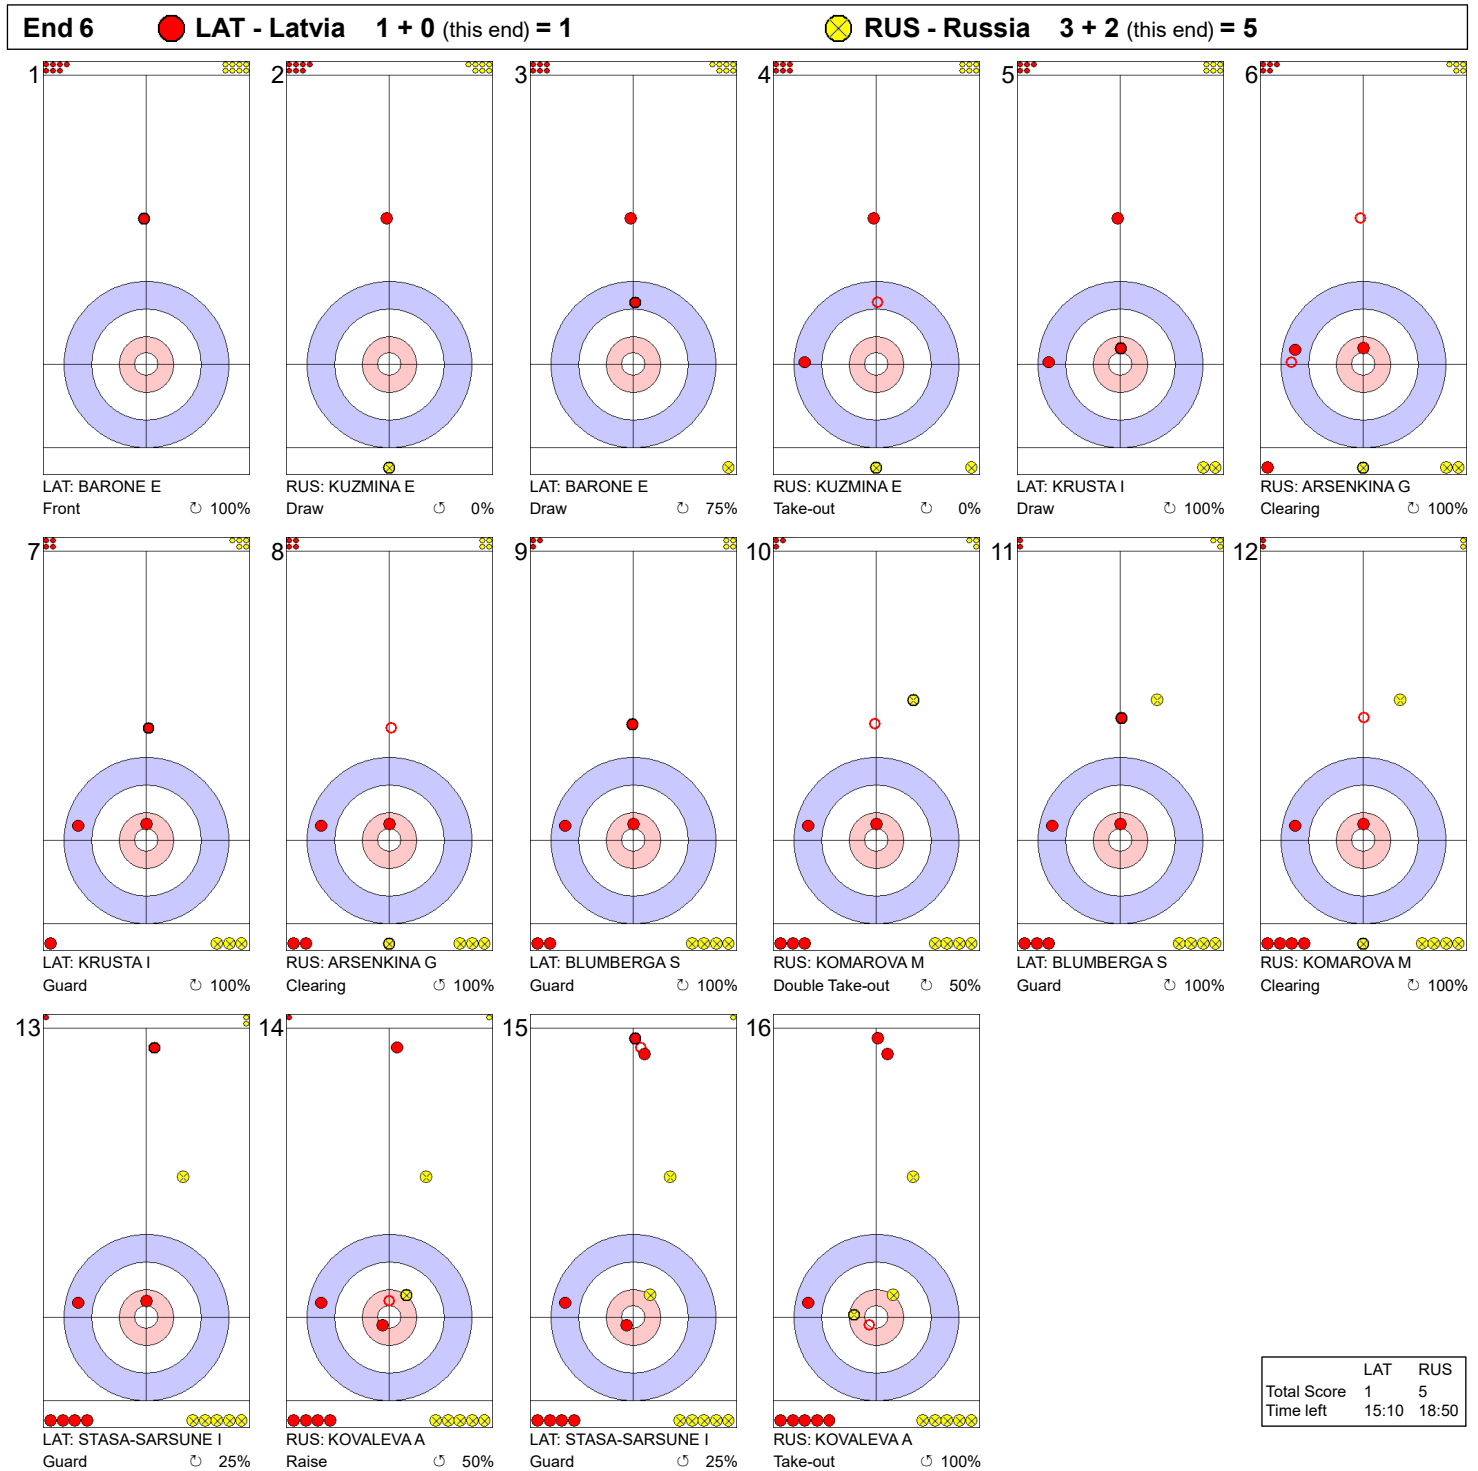

Game - Shot by Shot

Legend:
 ↻ Clockwise ↺ Counter-clockwise - Not considered

Game - Shot by Shot

Legend:
 ↻ Clockwise ↺ Counter-clockwise - Not considered

Game - Shot by Shot

Legend:
 ↻ Clockwise ↺ Counter-clockwise - Not considered

Game - Shot by Shot

	LAT	RUS
Total Score	5	8
Time left	00:51	04:28

Legend:
 Clockwise
 Counter-clockwise
 - Not considered