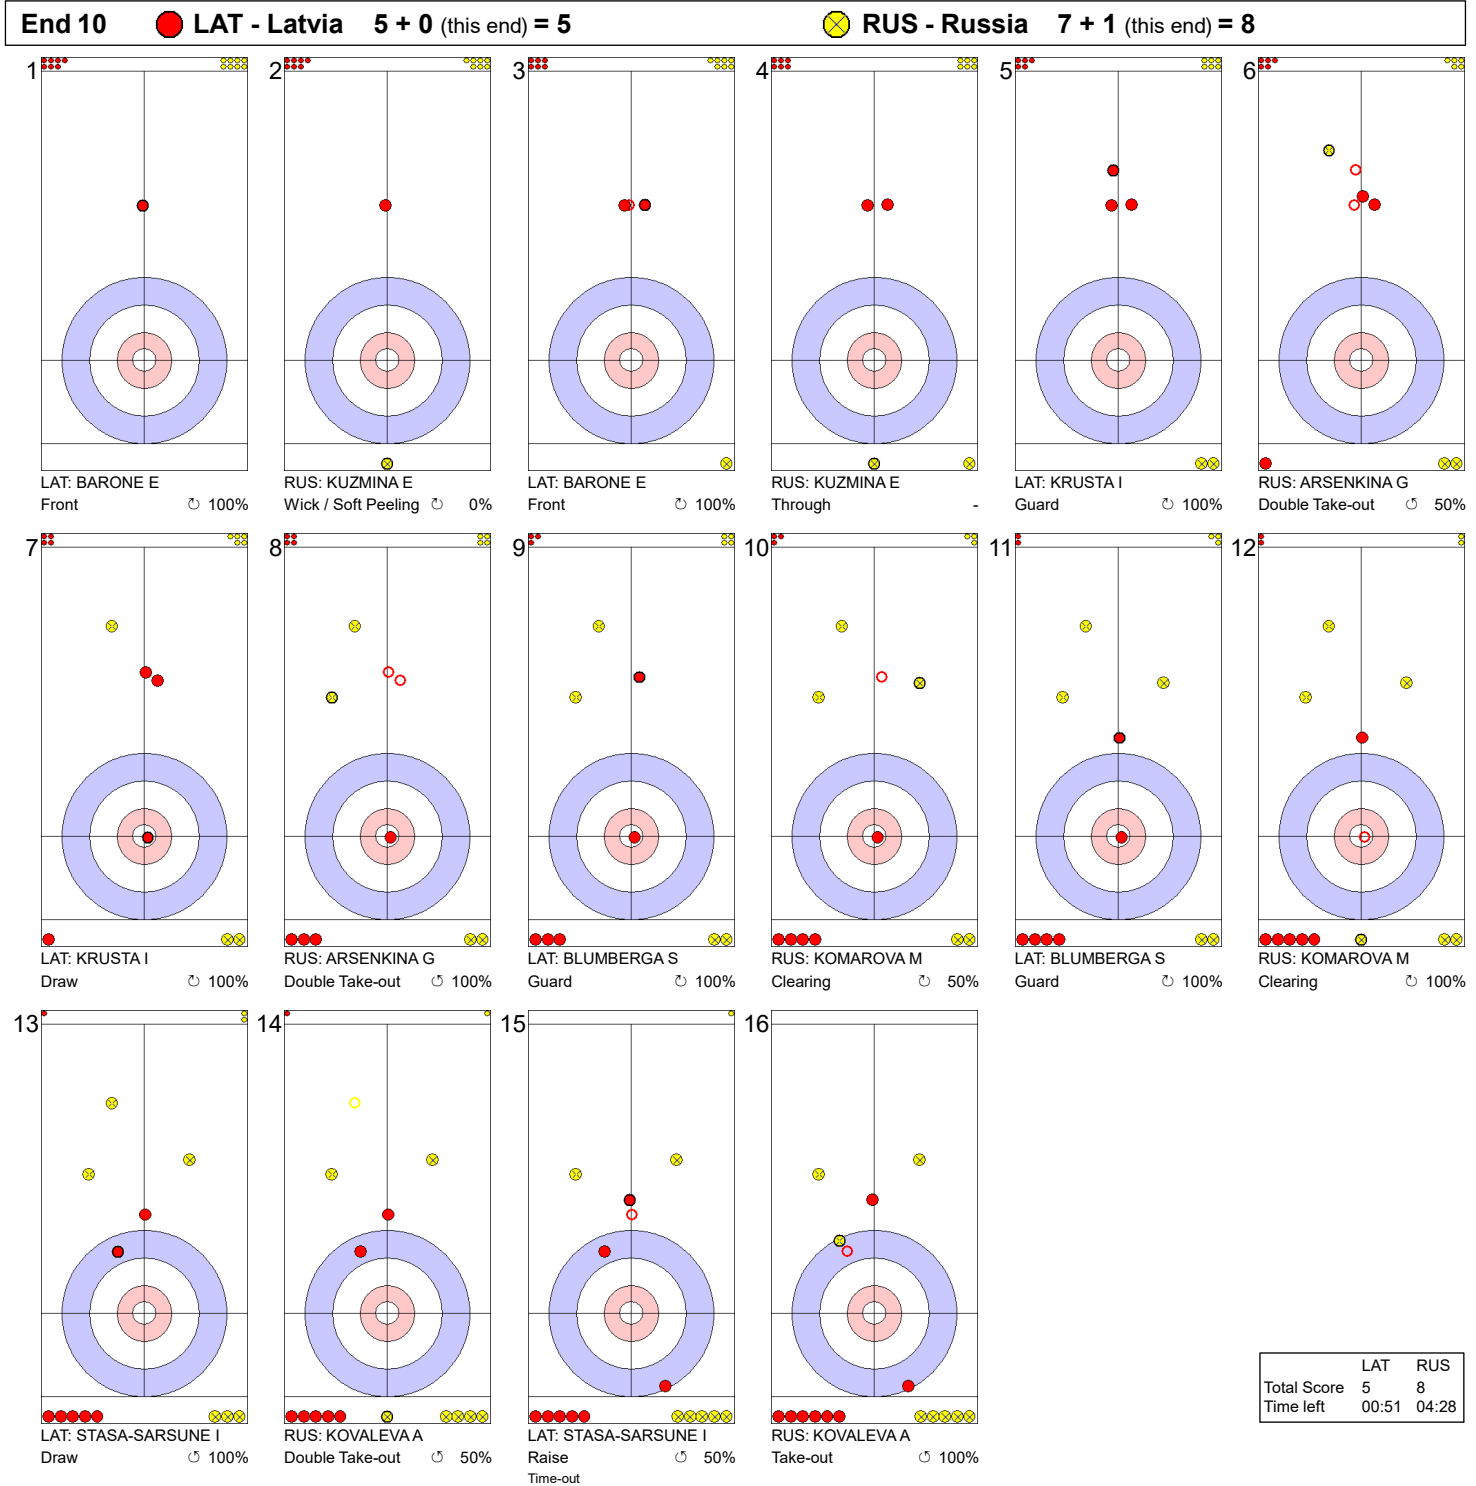

Game - Shot by Shot

Legend:
 ↻ Clockwise ↺ Counter-clockwise - Not considered

Game - Shot by Shot

Legend:
 ↻ Clockwise ↺ Counter-clockwise - Not considered

Game - Shot by Shot

Legend:
 ↻ Clockwise ↺ Counter-clockwise - Not considered

Game - Shot by Shot

	LAT	RUS
Total Score	5	8
Time left	00:51	04:28

Legend:
 Clockwise
 Counter-clockwise
 - Not considered