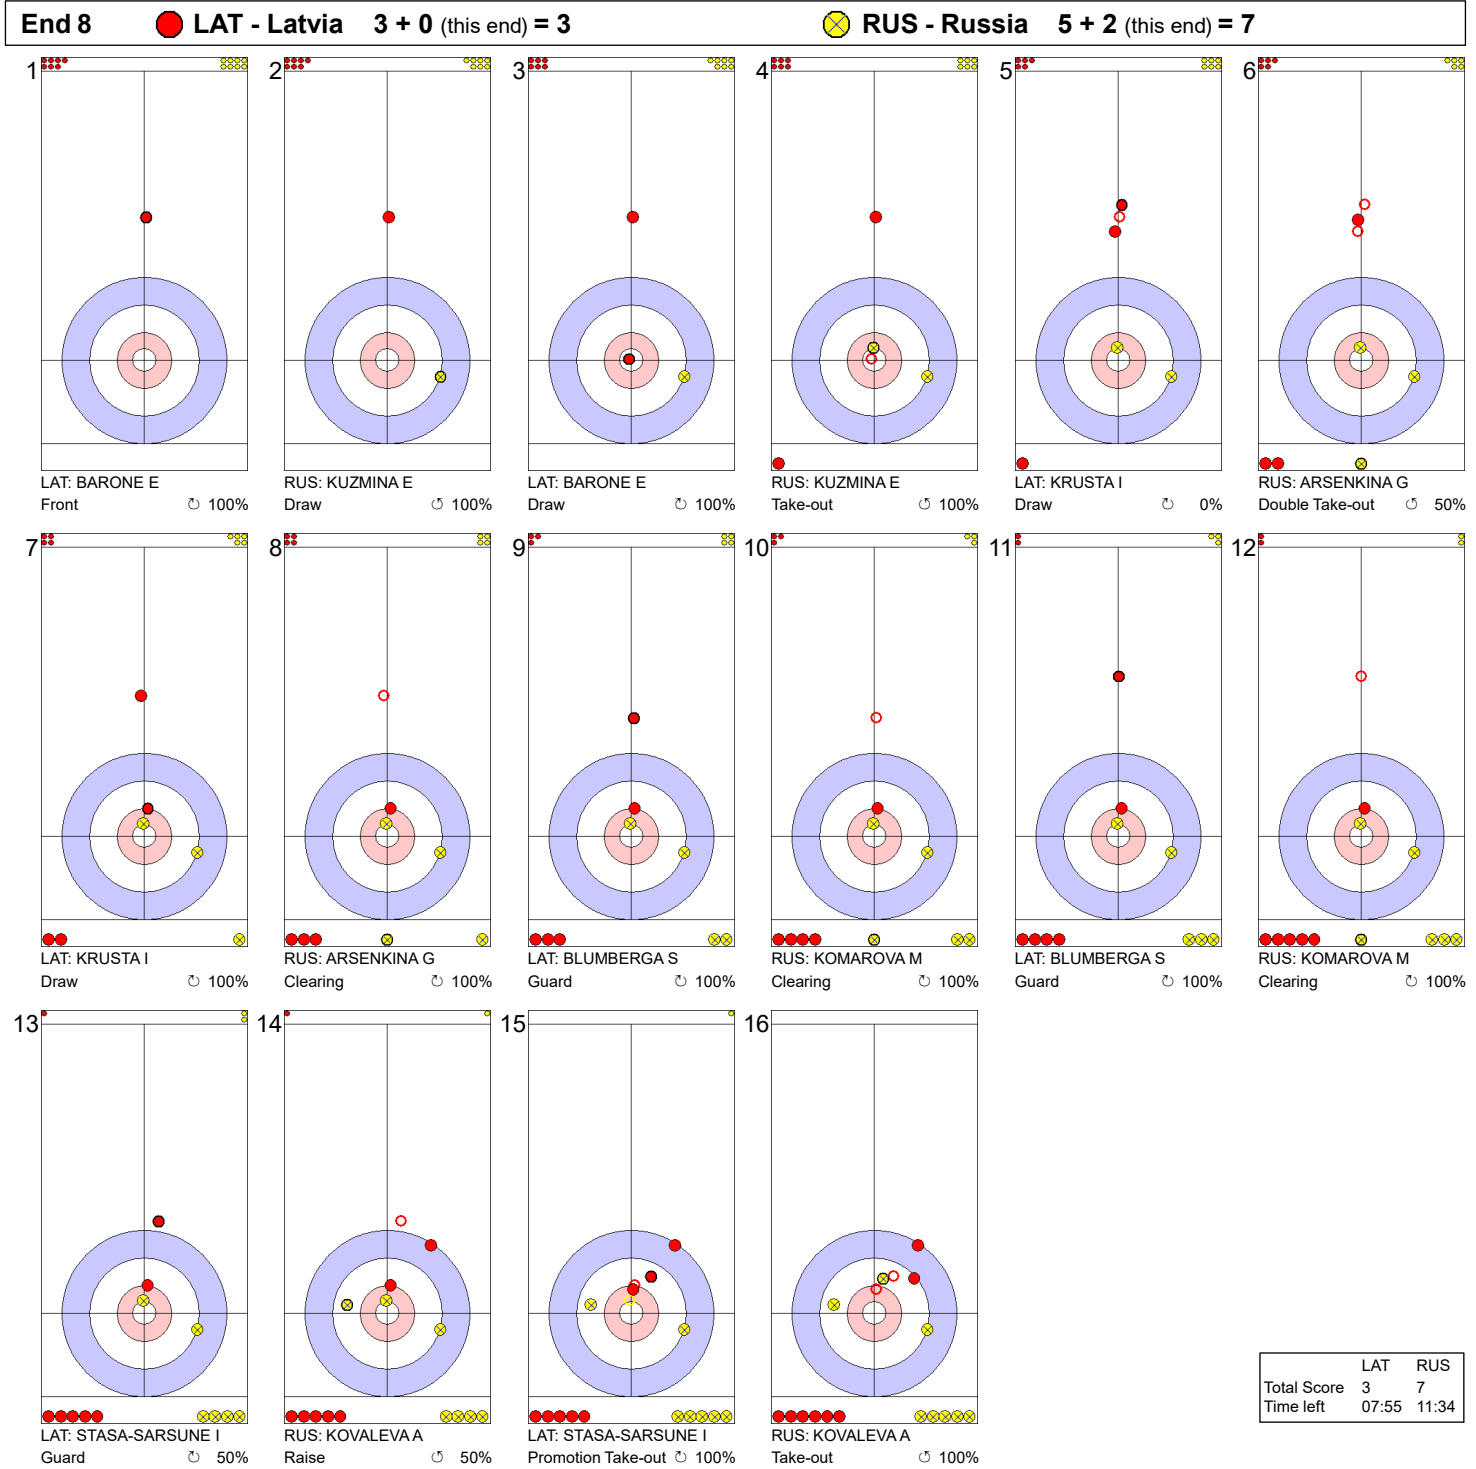

Game - Shot by Shot

Legend:
 ↻ Clockwise ↺ Counter-clockwise - Not considered

Game - Shot by Shot

Legend:
 ↻ Clockwise ↺ Counter-clockwise - Not considered

Game - Shot by Shot

Legend:
 ↻ Clockwise ↺ Counter-clockwise - Not considered

Game - Shot by Shot

	LAT	RUS
Total Score	5	8
Time left	00:51	04:28

Legend:
 Clockwise
 Counter-clockwise
 - Not considered