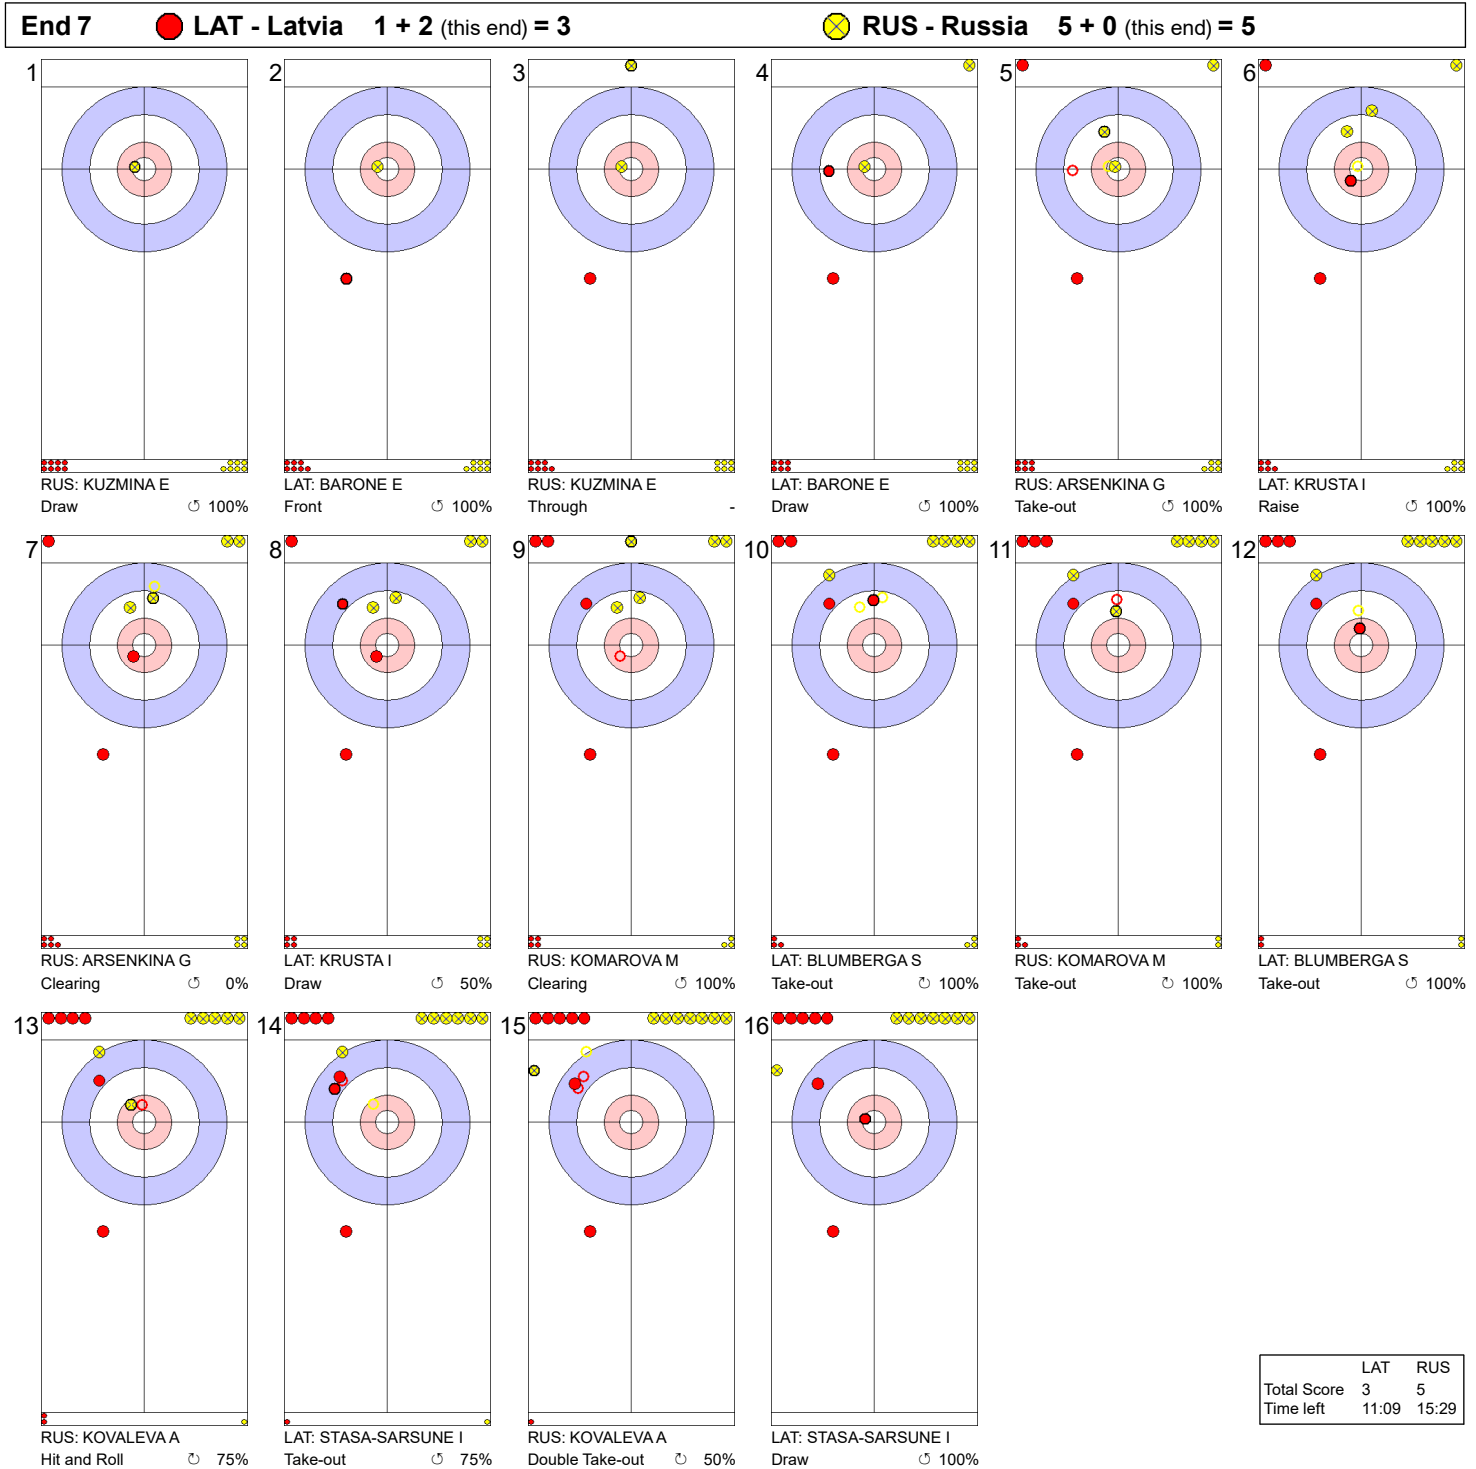

Game - Shot by Shot

Legend:
 ↻ Clockwise ↺ Counter-clockwise - Not considered

Game - Shot by Shot

Legend:
 ↻ Clockwise ↺ Counter-clockwise - Not considered

Game - Shot by Shot

Legend:
 ↻ Clockwise ↺ Counter-clockwise - Not considered

Game - Shot by Shot

	LAT	RUS
Total Score	5	8
Time left	00:51	04:28

Legend:
 Clockwise
 Counter-clockwise
 - Not considered