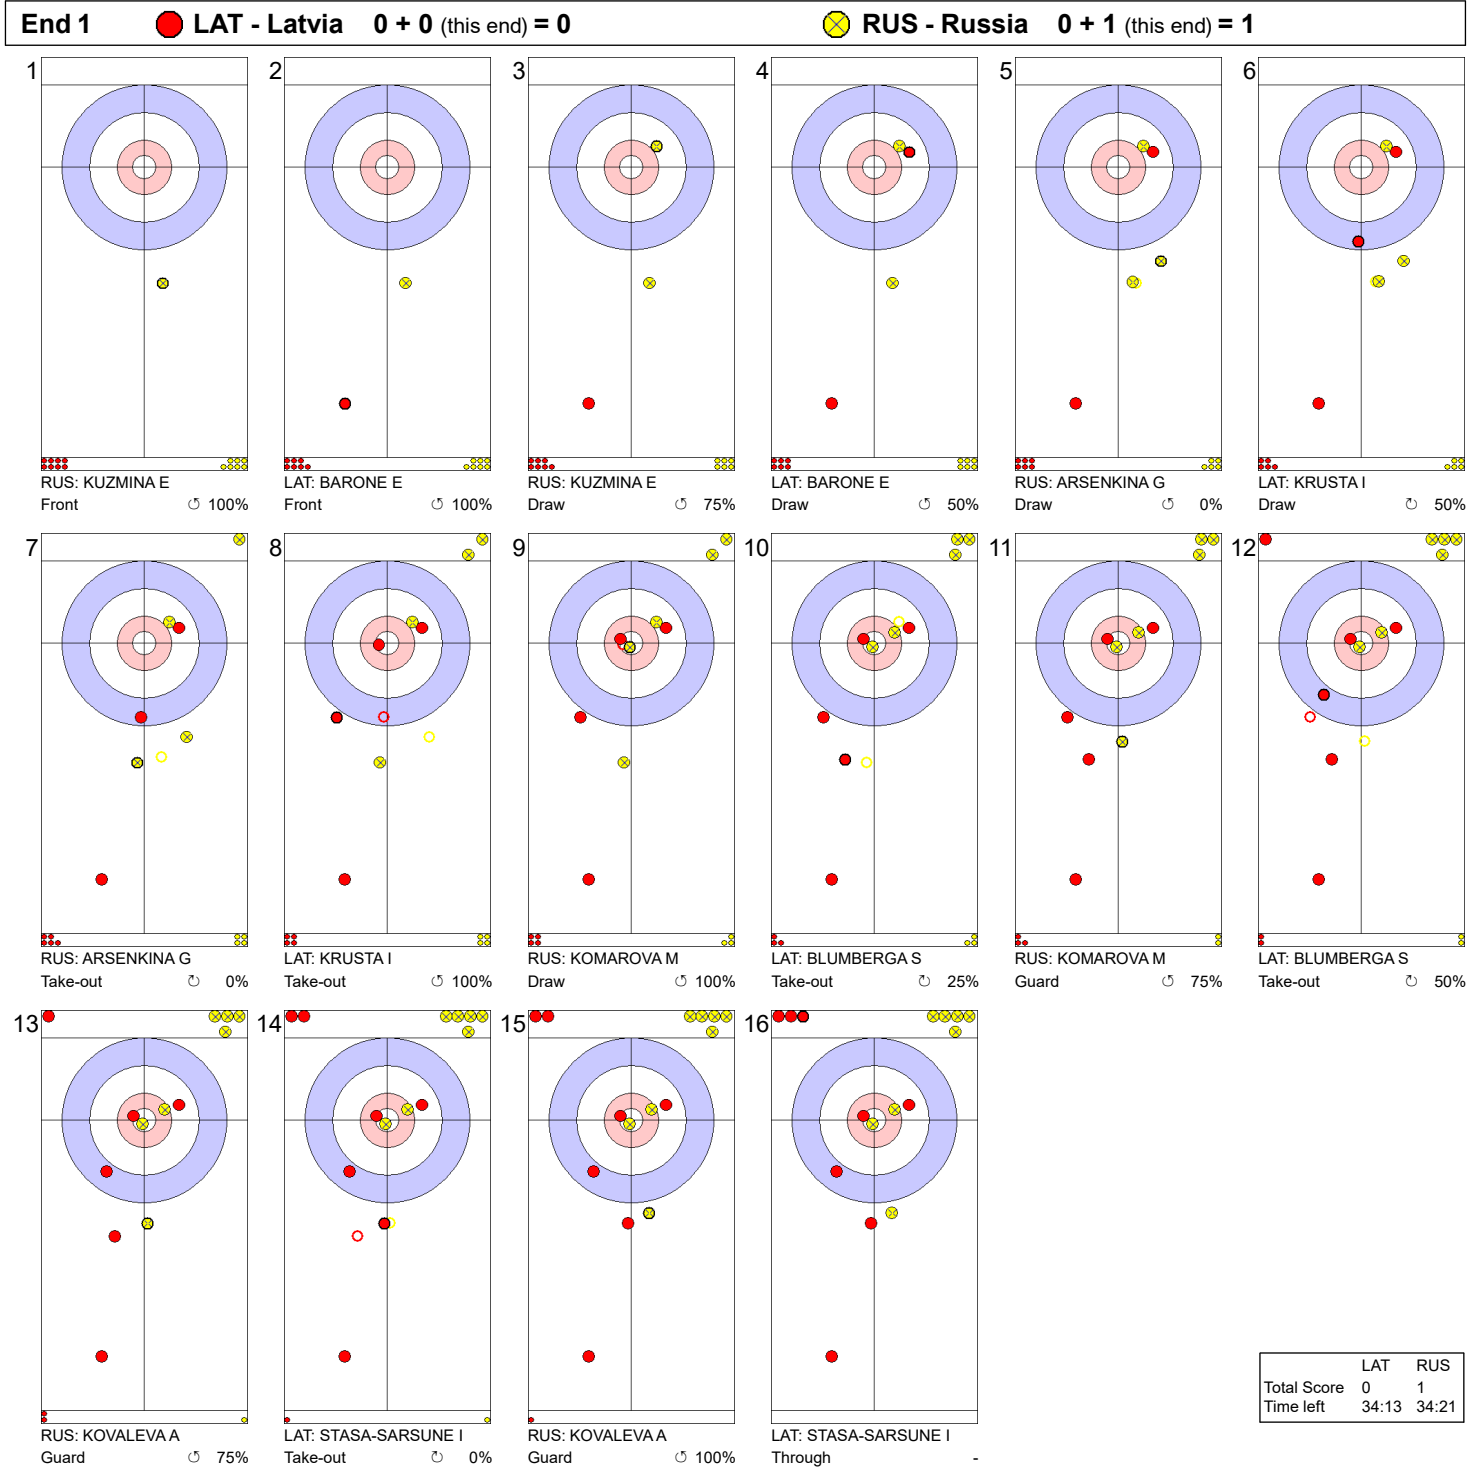

Game - Shot by Shot

Legend:
 ↻ Clockwise ↺ Counter-clockwise - Not considered

Game - Shot by Shot

Legend:
 ↻ Clockwise ↺ Counter-clockwise - Not considered

Game - Shot by Shot

Legend:
 ↻ Clockwise ↺ Counter-clockwise - Not considered

Game - Shot by Shot

	LAT	RUS
Total Score	5	8
Time left	00:51	04:28

Legend:
 Clockwise
 Counter-clockwise
 - Not considered